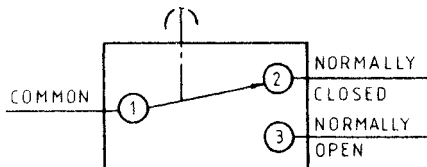

Specifications

Housing	Phenolic
Plunger	Stainless steel
Cowl	Silicone rubber
Mechanism	Single pole change-over
Contacts	Silver
Terminals	Screw terminals with captive washers
Temperature	-10°C to +85°C
Mechanical life	10⁶ cycles minimum (impact free actuation)
Protection	3BR / 510 IP67 / 3BR103 IP54 (enclosure)
Mounting	Side mounting

Circuit diagram