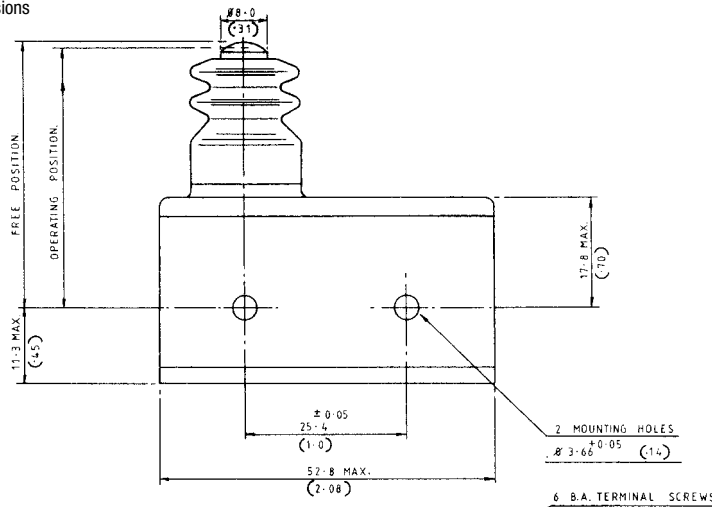

Dimensions

Recommended maximum electrical ratings

Voltage (max)	Load (A)	Horsepower	Approval
250 VAC	5 (0.75 pf)	-	CSA 22.2 No. 55 - 6,000 operations
125 VAC	10 (0.75 pf)	-	CSA 22.2 No. 55 - 6,000 operations
250 VAC	-	¼ HP (0.45 pf)	CSA 22.2 No. 55 - 6,000 operations
125 VAC	-	¼ HP (0.45 pf)	CSA 22.2 No. 55 - 6,000 operations
0 - 15 VDC	10	-	General rating - 50,000 operations
15 - 30 VDC	5	-	General rating - 50,000 operations

Operating Characteristics

Actuator Reference	Force Maximum (N)	Force Minimum (ozf)	Release Position (mm)	Free Position (mm)	Operating Position (mm)	Operating Differential (mm)	Movement Maximum (mm)	Overtravel (mm)
3BR/510	7,2	26,00	1,7	6	40,8	1,6	39,3 ± 0.4	1,55 ± 0.016

Ordering Reference

Basic type	3BR	Example: 3BR | SH
Environmental sealing	SH 103 510	Sealed terminals with horizontal exiting 500 mm cables IP67 Sealed to IP54 Sealed to IP67
Special Features	/□□□□	Burgess specialise in customer specific solutions. Additional product variants are available or can be provided. If your requirements cannot be satisfied from the options listed, please contact www.saia-burgess.com or your local SB outlet.